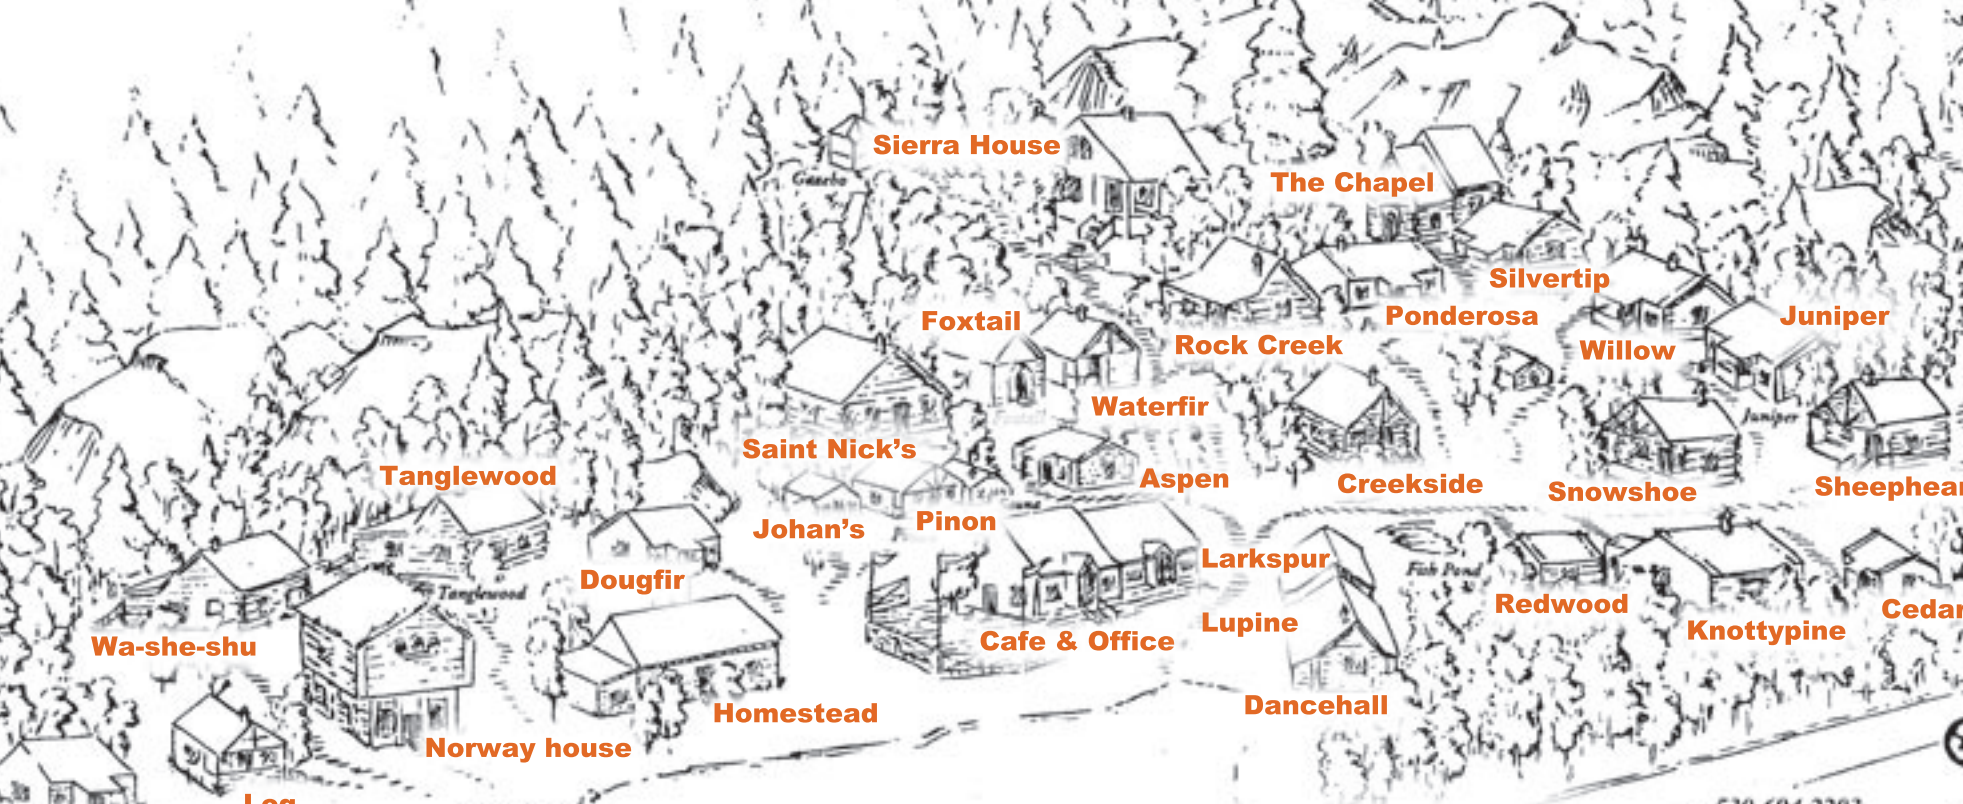

**Sorensen's**  
14255 Highway 88, Hope Valley, CA 96120

Wagon Wheel

Log

Norway house

Homestead

Cafe & Office

Dancehall

River House, Harmony House,  
Hope Valley House located off-site  
along the river

530-694-2203  
800-423-9949

Check-in time is 4:00 p.m.  
Check-out time is 11:00 a.m.

Sierra House

The Chapel

Silvertip

Foxtail

Rock Creek

Ponderosa

Willow

Juniper

Waterfir

Saint Nick's

Aspen

Creekside

Snowshoe

Sheepherder

Tanglewood

Johan's

Pinon

Larkspur

Redwood

Knottypine

Cedar

Wa-she-shu